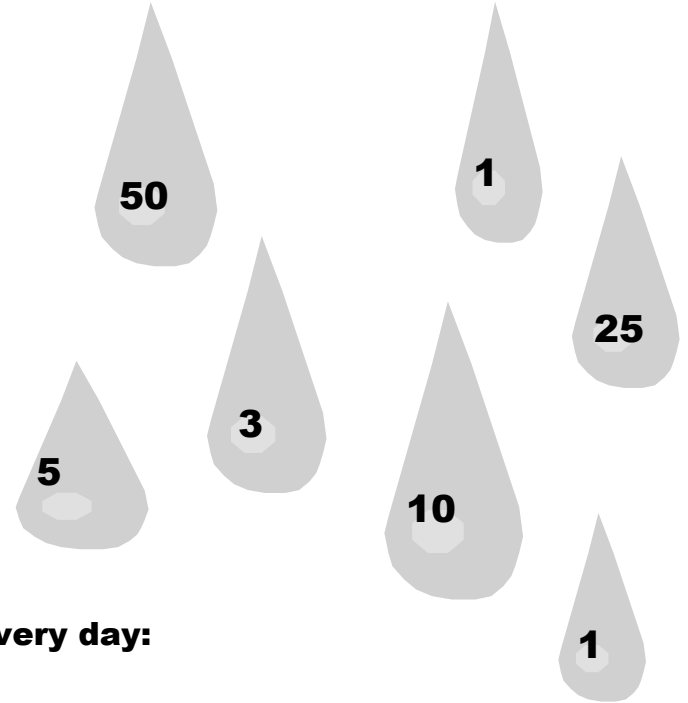

List some ways you use water every day: