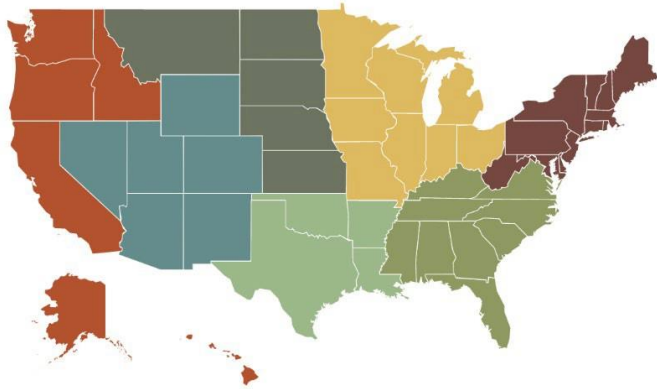

Get Involved – Contact Your NACD Regional Representative Today!

Beth Mason

North Central Region Representative
beth-mason@nacdnet.org | (202) 547-6404
Indianapolis, Indiana

Annica McGuirk

Northeast Region Representative
annica-mcguirk@nacdnet.org | (202) 595-9125
Lisbon Falls, Maine