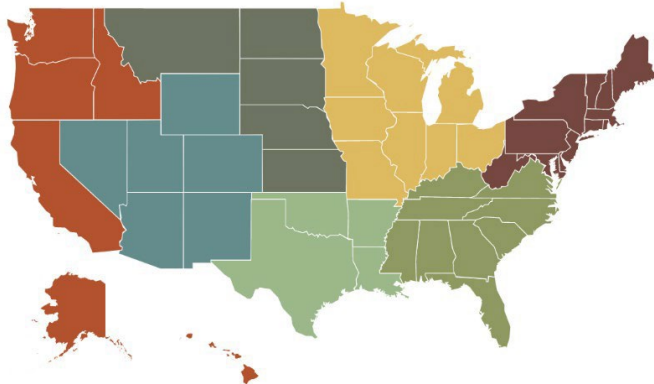

Get Involved – Contact Your NACD Regional Representative Today!

Beth Mason

North Central Region Representative

beth-mason@nacdnet.org | (202) 547-6404

Indianapolis, Indiana

Annica McGuirk

Northeast Region Representative

annica-mcguirk@nacdnet.org | (202) 595-9125

Lisbon Falls, Maine

Aubrey Evans

Northern Plains Region Representative

aubrey-evans@nacdnet.org | (202) 547-6407

Ennis, Montana

Caleb Griffin

Pacific Region Representative

caleb-griffin@nacdnet.org | (301) 501-1155

Livermore, California

Wesley Gibson

South Central Region Representative

wesley-gibson@nacdnet.org | (202) 595-1281

Temple, Texas

Marquita Hall

Southeast Region Representative

marquita-hall@nacdnet.org | (202) 595-9072

Greater Birmingham, Alabama

Rachel Theler

Southwest Region Representative

rachel-theler@nacdnet.org | (202) 595-9102

Buena Vista, Colorado